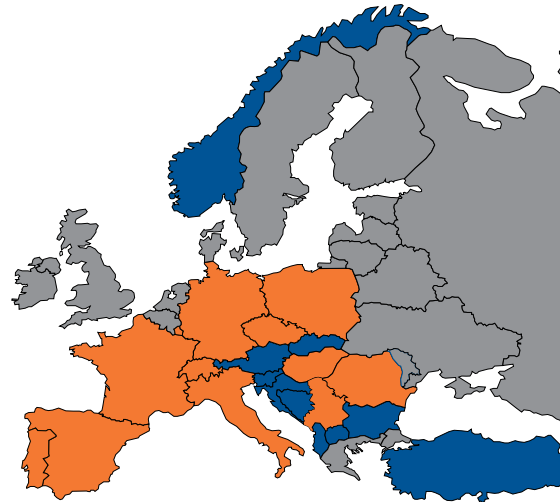

## HINTS FOR CHOOSING CHAINS

What does the labeling on your tyres mean?

On the side of your tyre you can find a label of the tyre type: **225/45 R 17 91V**.

Example:

- **225**: Tyre width in mm
- **45**: Aspect ratio between the width and the height in %
- **R**: Tyre design – Radial tyre
- **17**: Rim diameter in inches
- **91**: Load index
- **V**: Velocity symbol for the maximum allowed highspeed

## USE OF CHAINS IN EUROPE

- LEGAL OBLIGATION TO CARRY CHAINS
- OBLIGATION TO CARRY CHAINS IN WINTER CONDITION

One can not rule out the possibility of printing errors. We apologize for potential printing errors.  
Some of the pictures in the catalogue are symbolically.